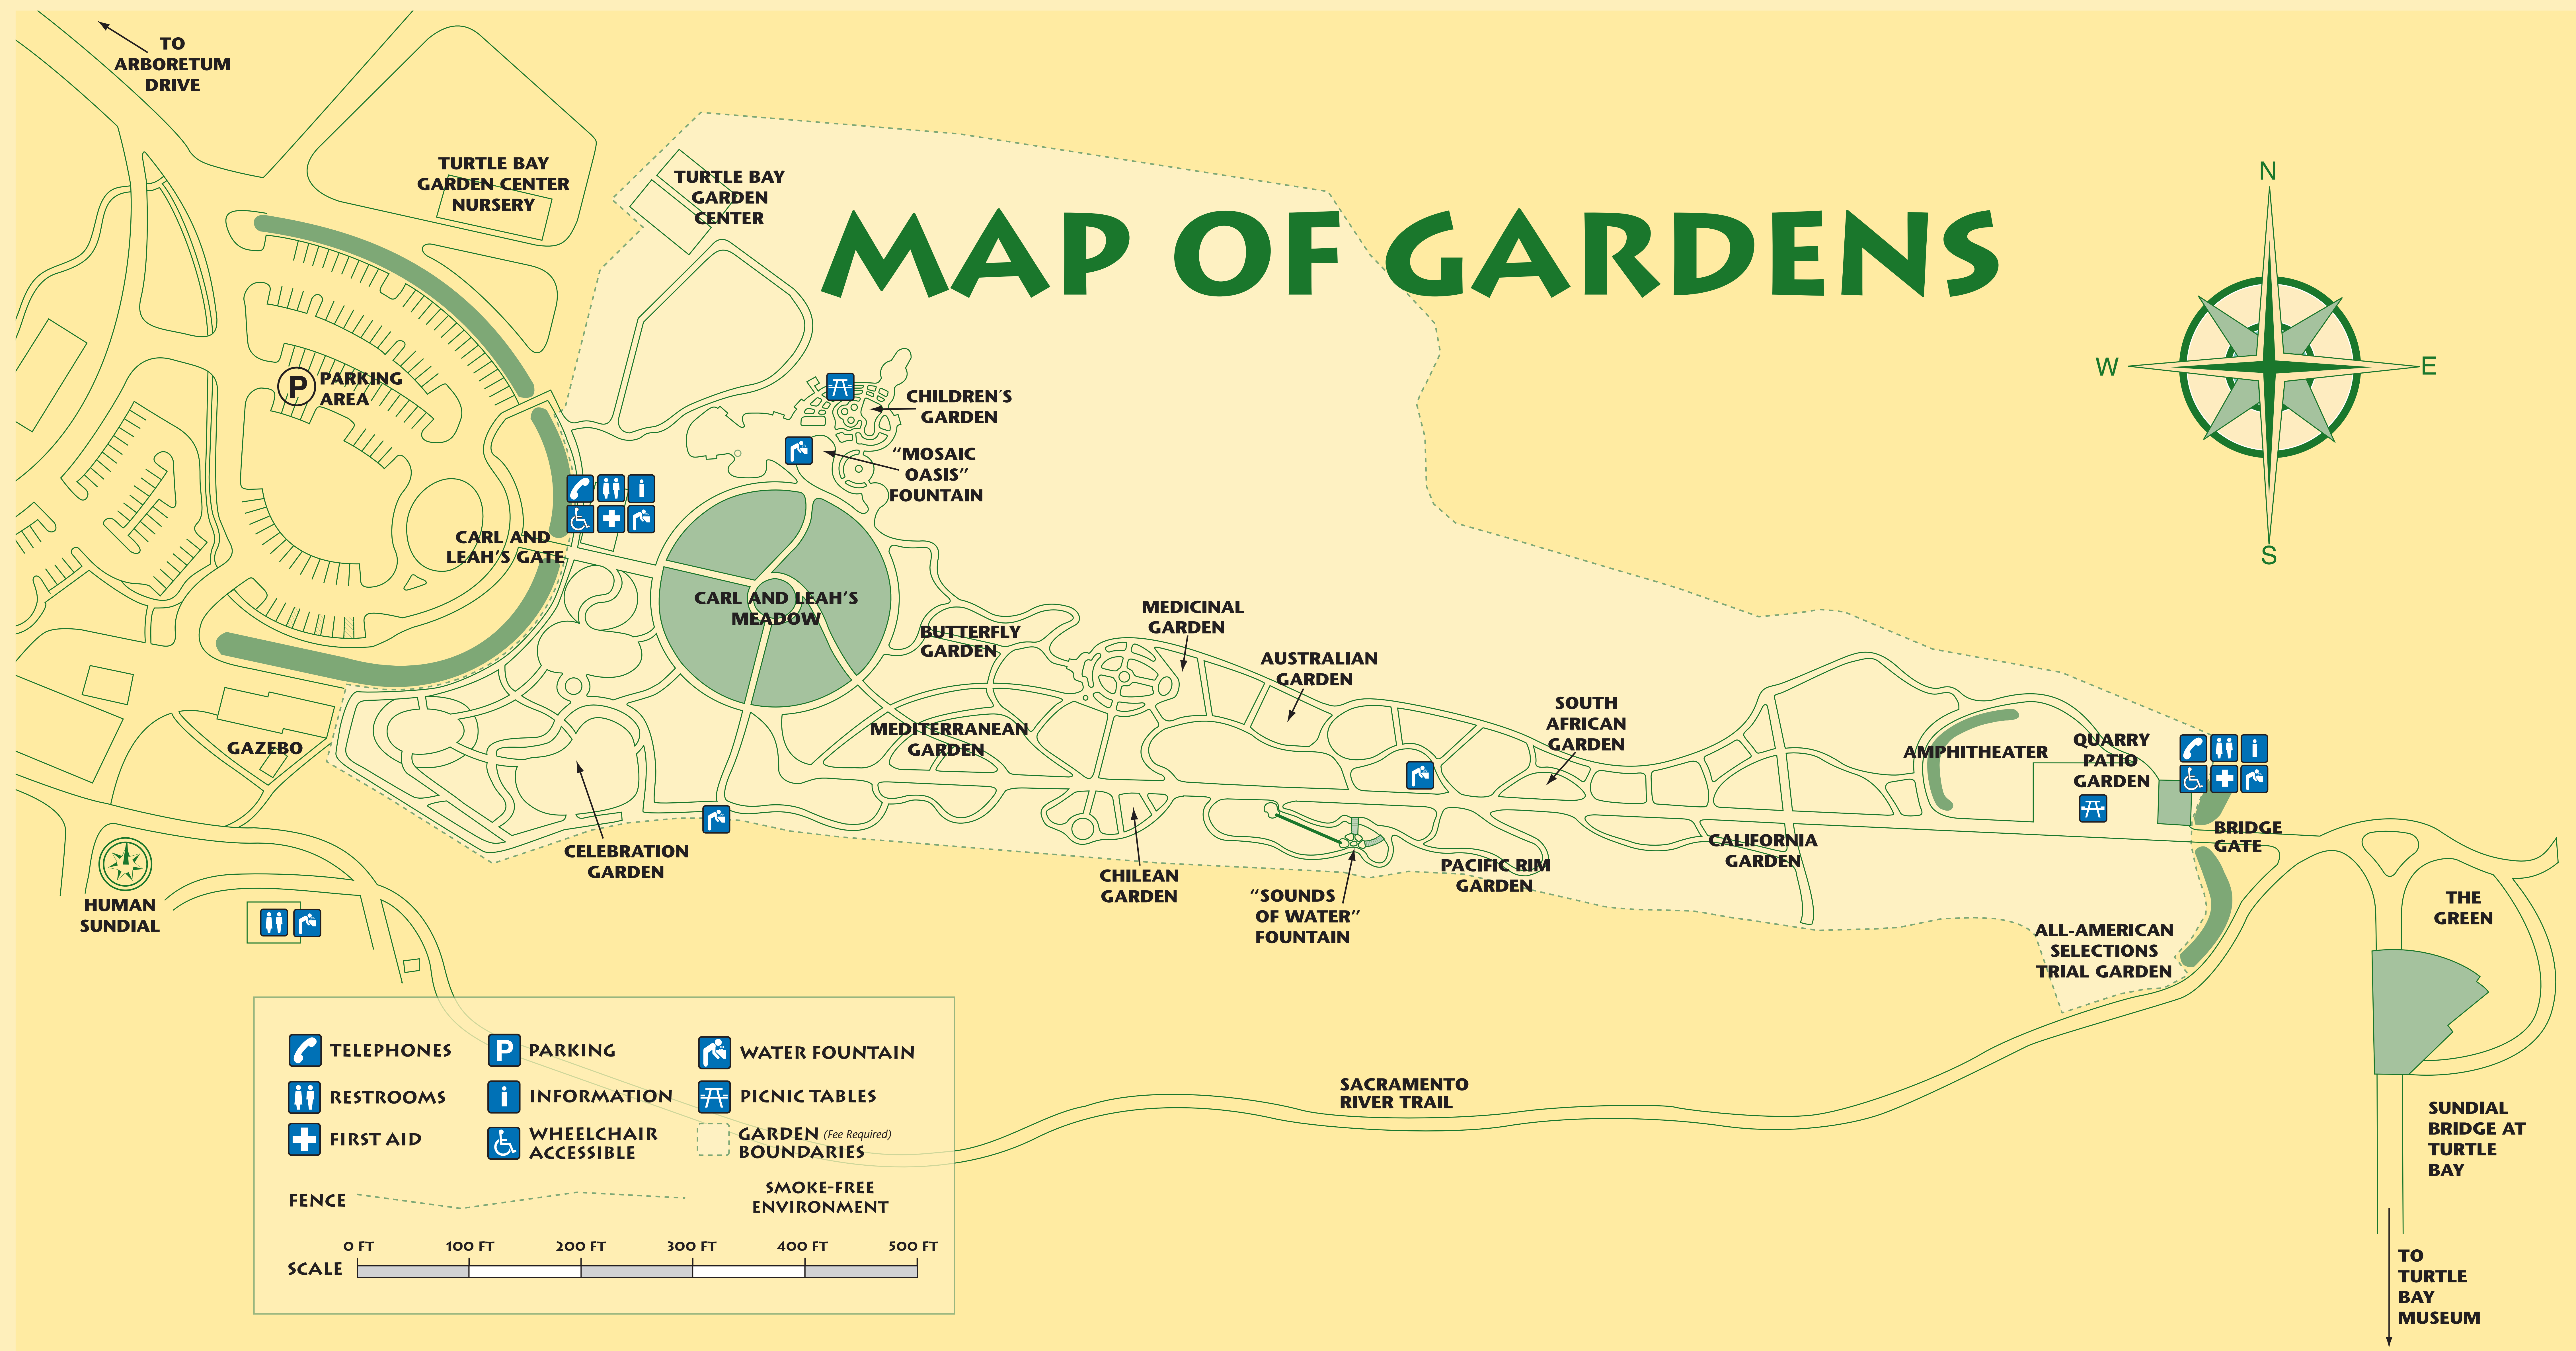

# MAP OF GARDENS

TELEPHONES	PARKING	WATER FOUNTAIN
RESTROOMS	INFORMATION	PICNIC TABLES
FIRST AID	WHEELCHAIR ACCESSIBLE	GARDEN (Fee Required) BOUNDARIES

FENCE

SMOKE-FREE ENVIRONMENT

SCALE 0 FT 100 FT 200 FT 300 FT 400 FT 500 FT

TO ARBORETUM DRIVE

TURTLE BAY GARDEN-CENTER NURSERY

TURTLE BAY GARDEN CENTER

PARKING AREA

CHILDREN'S GARDEN

"MOSAIC OASIS" FOUNTAIN

CARL AND LEAH'S GATE

CARL AND LEAH'S MEADOW

BUTTERFLY GARDEN

MEDICINAL GARDEN

AUSTRALIAN GARDEN

SOUTH AFRICAN GARDEN

MEDITERRANEAN GARDEN

AMPHITHEATER

QUARRY PATIO GARDEN

BRIDGE GATE

THE GREEN

SACRAMENTO RIVER TRAIL

SUNDIAL BRIDGE AT TURTLE BAY

TO TURTLE BAY MUSEUM